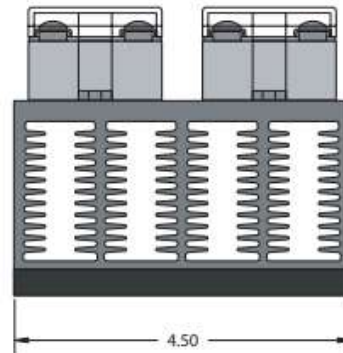

K Series Two & Three-Phase 40 Amp Solid State Power Controller

3 Phase /
2 Pole
HBC-90HAK-2 &
HBC-90HDK-2

3 Phase /
3 Pole
HBC-T50AK &
HBC-T50DK