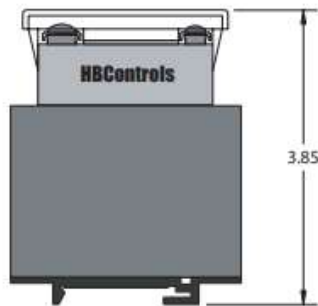

K Series Two & Three-Phase 40 Amp Solid State Power Controller

3 Phase /
2 Pole
HBC-90HAK-2 &
HBC-90HDK-2

3 Phase /
3 Pole
HBC-T50AK &
HBC-T50DK